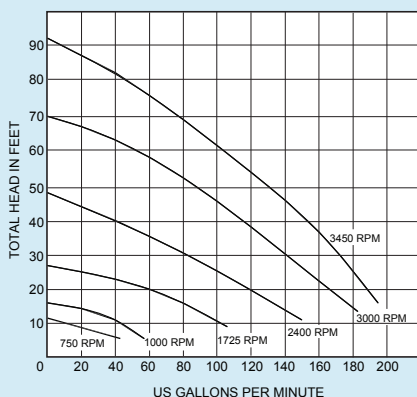

Badu EcoMV/72-V

features

- This high performance, medium head pump comes complete with our unique mechanical shaft seal that allows the pump, if mistreated, to run dry for up to one hour.
- Pump parts are made of 100% recyclable plastic. Non-corrosive, chemical/UV resistant, and can withstand temperatures of up to 175° F.
- The pump can be used for pool water with a salt concentration of up to 5000 ppm.
- Suction and discharge are equipped with 2" or 3" quick disconnect unions for easy installation and maintenance.
- Available with 2 1/2 HP US Motors' Ecotech EZ™ motor. Motor comes complete with built-in controller and LCD screen.
- RPM levels can be set for 1000 to 3450. Program the exact RPM level to suit any application.
- Motor is easy to remove without disturbing the plumbing. Reusable o-rings throughout.
- Programmable high efficiency TEFC (totally enclosed fan cooled) motor 56 frame has the ultimate flexibility in motor speed and timer settings.
- For pool users' safety, the impeller has a dielectric shaft sleeve that provides absolute separation between pool water and electric parts.
- Specially constructed clear lid with ring lock design is easy to open. Large strainer basket is always locked in place.
- Three/Two year warranty on the motor and all pump parts, including normal wear of the mechanical seal.
- Every pump is performance tested before leaving the Speck factory.

Badu[®] EcoMV PERFORMANCE CURVE

Badu[®] EcoMV TECHNICAL DATA

MODEL	THP	S.F.	FULL RATE HP	S.F.	PIPE SIZE	SHIPPING WEIGHT
Badu EcoMV/72-V	2 1/2	1.0	2	1.25	3"	55 lbs.

208-230 Volts

Variable Speed Pump

The Speck Badu EcoMV all-plastic, self-priming variable speed pool pump is designed for small commercial and large residential pools and spas. The pump design has been engineered for incredible durability, superior performance, and quiet operation. Speck continues to set standards for the future by using 100% recyclable plastics which benefit the consumer and the environment.