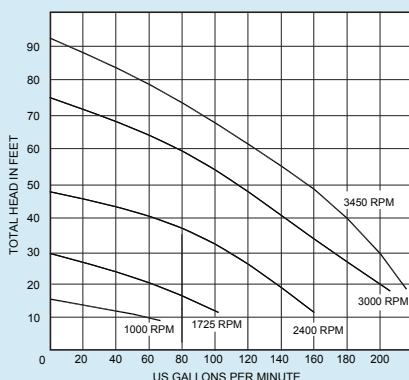

Badu[®] EcoMV PERFORMANCE CURVE

Badu[®] EcoMV TECHNICAL DATA

MODEL	THP	S.F.	FULL RATE HP	S.F.	PIPE SIZE	SHIPPING WEIGHT
Badu EcoMV/72-V	2 1/2	1.0	2	1.25	3"	55 lbs.

208-230 Volts

Variable Speed Pump

The Speck Badu EcoMV all-plastic, self-priming variable speed pool pump is designed for small commercial and large residential pools and spas. The pump design has been engineered for incredible durability, superior performance, and quiet operation. Speck continues to set standards for the future by using 100% recyclable plastics which benefit the consumer and the environment.

Badu[®] EcoMV PERFORMANCE CURVE

Badu[®] EcoMV TECHNICAL DATA

MODEL	THP	S.F.	FULL RATE HP	S.F.	PIPE SIZE	SHIPPING WEIGHT
Badu EcoMV/72-VI	3 1/2	1.0	3	1.15	3"	56 lbs.

208 - 230 Volts.