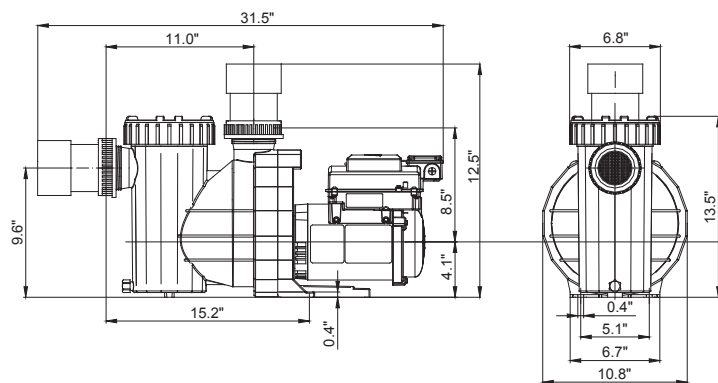

Badu[®] EcoMV PERFORMANCE CURVE

Badu[®] EcoMV TECHNICAL DATA

MODEL	THP	S.F.	FULL RATE HP	S.F.	PIPE SIZE	SHIPPING WEIGHT
Badu EcoMV/72-VI	3 1/2	1.0	3	1.15	3"	56 lbs.

208 - 230 Volts.