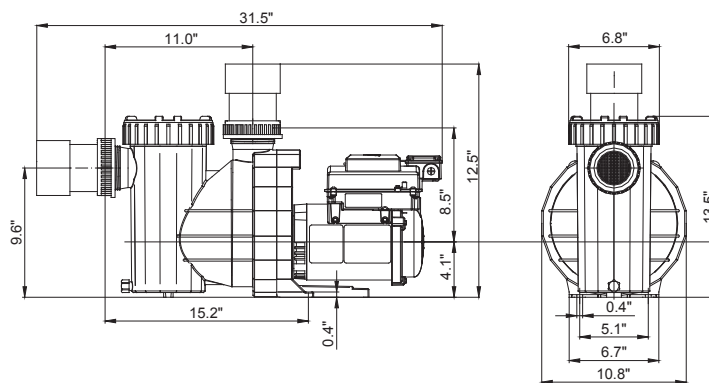

Badu EcoMV/72-V

features

- This high performance, medium head pump comes complete with our unique mechanical shaft seal that allows the pump, if mistreated, to run dry for up to one hour.
- Pump parts are made of 100% recyclable plastic. Non-corrosive, chemical/UV resistant, and can withstand temperatures of up to 175° F.
- The pump can be used for pool water with a salt concentration of up to 5000 ppm.
- Suction and discharge are equipped with 2" or 3" quick disconnect unions for easy installation and maintenance.
- Available with 2 1/2 HP US Motors' Ecotech EZ™ motor. Motor comes complete with built-in controller and LCD screen.
- RPM levels can be set for 1000 to 3450. Program the exact RPM level to suit any application.
- Motor is easy to remove without disturbing the plumbing. Reusable o-rings throughout.
- Programmable high efficiency TEFC (totally enclosed fan cooled) motor 56 frame has the ultimate flexibility in motor speed and timer settings.
- For pool users' safety, the impeller has a dielectric shaft sleeve that provides absolute separation between pool water and electric parts.
- Specially constructed clear lid with ring lock design is easy to open. Large strainer basket is always locked in place.
- Three/Two year warranty on the motor and all pump parts, including normal wear of the mechanical seal.
- Every pump is performance tested before leaving the Speck factory.

Badu[®] EcoMV PERFORMANCE CURVE

Badu[®] EcoMV TECHNICAL DATA

MODEL	THP	S.F.	FULL RATE HP	S.F.	PIPE SIZE	SHIPPING WEIGHT
Badu EcoMV/72-VI	3 1/2	1.0	3	1.15	3"	56 lbs.

208 - 230 Volts.