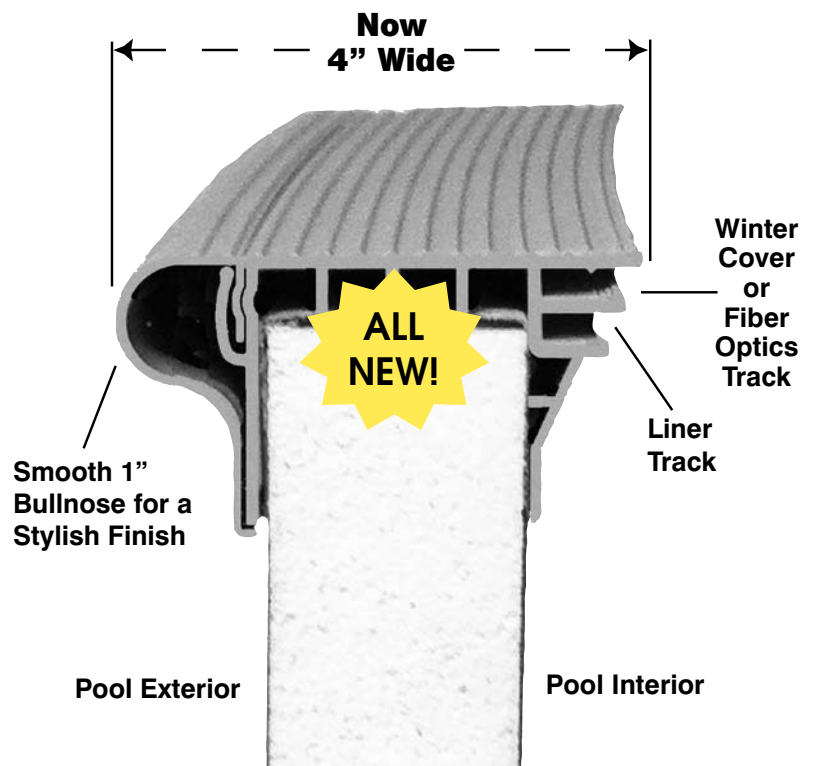

ALL NEW METRIC PREMIUM COPING

An Evolution of Form and Function!

We've re-engineered the coping for the Radiant Metric Pool! The new design boasts a wide 4" profile, elegant bullnose exterior finish and double tracks inside the pool that accommodates liner, custom winter cover or even fiber optic lighting!

The internal track for the Radiant Custom Winter Cover provides an easier and more secure installation that keeps wind out and no longer requires the removal of fence or ladder clips. Available in both white and gray, the color is integrated throughout the material, assuring no paint chipping or unequal fading. The New Metric Premium Coping is designed to look great and last a lifetime!

Innovation and engineering is the Radiant Pools tradition.

IT'S INCREDIBLE!

- Innovative Design
- Contemporary Style
- Added Structural Strength
- Chemical & UV Resistant
- Available in White & Gray
- Fits All Accessory Options
- No Removal of Fence or Clips for Winterizing Required
- Add sales by offering to existing Metric Pool Owners