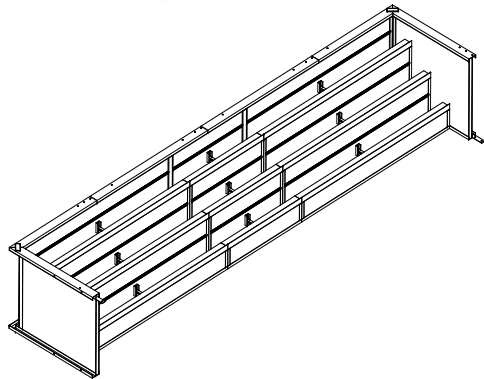

The New Radiant Inside Step offers:

- More Seating area than normally available in an aboveground pool - perfect for loungers and little ones alike! Benches and ledges are also available.
- Provides easy access into and out of your above ground pool that you can only get with a Radiant Metric Series Pool.
- Covered with a heavy duty slip resistant textured liner for safety.
- Seamless design creates an inground look in your Radiant Metric aboveground pool!

Patent Pending

www.radiantpools.com

Radiant Inground Step Forms

Straight Step Forms *(full end rectangle)*

Span	Available Wall Heights		
	42"	48"	52"
16'	42"	48"	52"
18'	42"	48"	52"
20'	42"	48"	52"

42" Wall Height - 3 Treads
 48"/52" Wall Height - 4 Treads