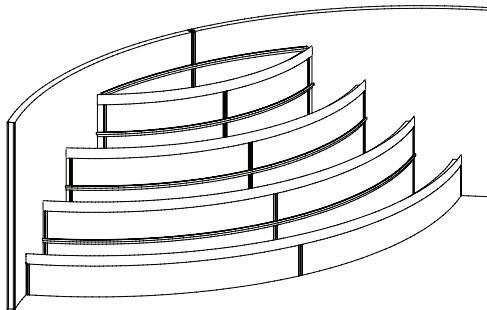

Patent Pending

www.radiantpools.com

Radiant Inground Step Forms

Straight Step Forms *(full end rectangle)*

Span	Available Wall Heights		
	42"	48"	52"
16'	42"	48"	52"
18'	42"	48"	52"
20'	42"	48"	52"

42" Wall Height - 3 Treads
 48"/52" Wall Height - 4 Treads

Corner Step Forms

Tread	Available Wall Heights		
	42"	48"	52"
Straight	42"	48"	52"
Radius	42"	48"	52"

42" Wall Height - 3 Treads
 48"/52" Wall Height - 4 Treads

Wedding Cake Step Forms

Tread	Available Wall Heights		
	42"	48"	52"
Str/Rad	42"	48"	52"