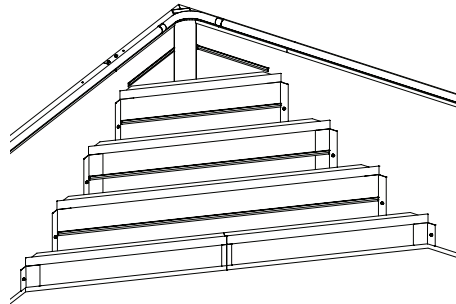

Patent Pending

www.radiantpools.com

Radiant Inground Step Forms

Straight Step Forms *(full end rectangle)*

Span	Available Wall Heights		
	42"	48"	52"
16'	42"	48"	52"
18'	42"	48"	52"
20'	42"	48"	52"

42" Wall Height - 3 Treads
 48"/52" Wall Height - 4 Treads

Corner Step Forms

Tread	Available Wall Heights		
	42"	48"	52"
Straight	42"	48"	52"
Radius	42"	48"	52"

42" Wall Height - 3 Treads
 48"/52" Wall Height - 4 Treads

Wedding Cake Step Forms

Tread	Available Wall Heights		
	42"	48"	52"
Str/Rad	42"	48"	52"