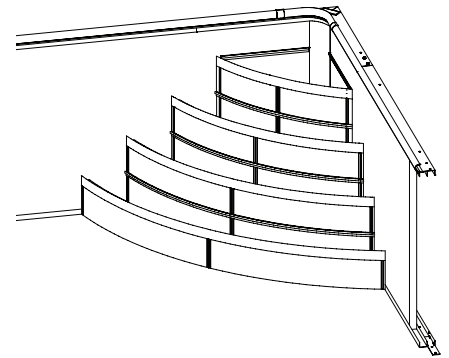

Patent Pending

www.radiantpools.com

Radiant Inground Step Forms

Straight Step Forms *(full end rectangle)*

Span	Available Wall Heights		
	42"	48"	52"
16'	42"	48"	52"
18'	42"	48"	52"
20'	42"	48"	52"

42" Wall Height - 3 Treads
 48"/52" Wall Height - 4 Treads

Corner Step Forms

Tread	Available Wall Heights		
	42"	48"	52"
Straight	42"	48"	52"
Radius	42"	48"	52"

42" Wall Height - 3 Treads
 48"/52" Wall Height - 4 Treads

Wedding Cake Step Forms

Tread	Available Wall Heights		
	42"	48"	52"
Str/Rad	42"	48"	52"